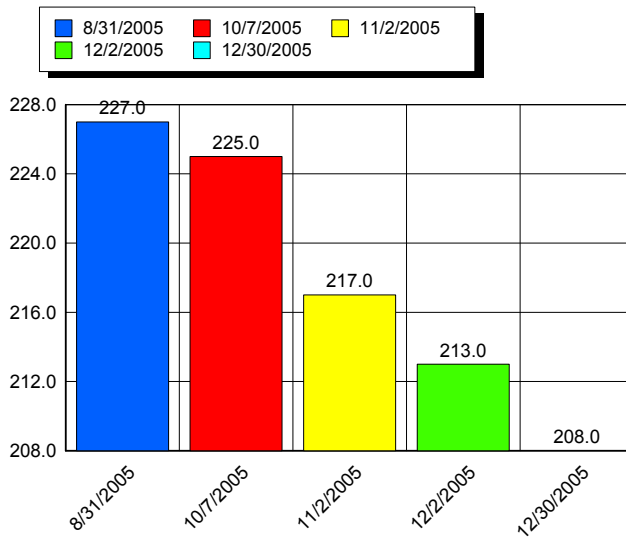

????

<u>Event Date</u>	<u>Weight (Lbs)</u>
10/14/2005	166.0
12/5/2005	168.0
1/12/2006	158.0

????

<u>Event Date</u>	<u>Weight (Lbs)</u>
9/24/2005	178.0
9/24/2005	178.0
10/8/2005	174.0
10/26/2005	175.0
11/19/2005	167.0
12/8/2005	169.0

????

<u>Event Date</u>	<u>Weight (Lbs)</u>
8/31/2005	227.0
10/7/2005	225.0
10/7/2005	225.0
11/2/2005	217.0
12/2/2005	213.0
12/30/2005	208.0

???

<u>Event Date</u>	<u>Weight (Lbs)</u>
10/5/2005	163.0
10/5/2005	163.0
11/18/2005	156.0
12/29/2005	146.0

????

<u>Event Date</u>	<u>Weight (Lbs)</u>
8/24/2005	130.0
10/22/2005	131.0
10/22/2005	131.0
11/19/2005	119.0
11/19/2005	119.0
12/16/2005	117.0

<u>Event Date</u>	<u>Weight (Lbs)</u>
12/9/2005	152.0
12/29/2005	142.0