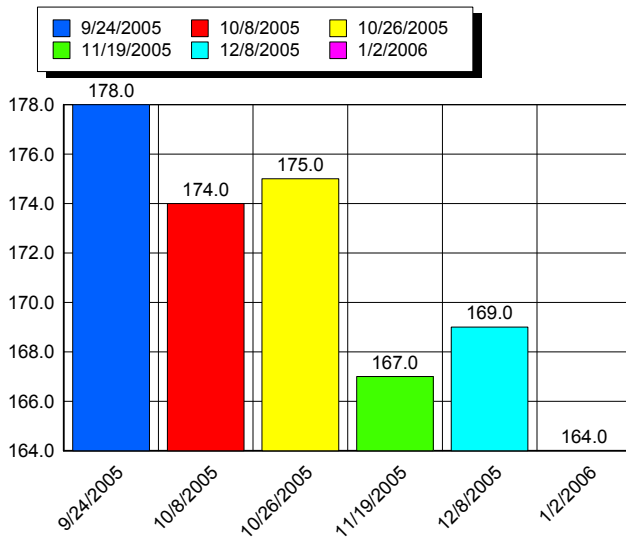

????

<u>Event Date</u>	<u>Weight (Lbs)</u>
10/14/2005	166.0
12/5/2005	168.0
1/12/2006	158.0

????

<u>Event Date</u>	<u>Weight (Lbs)</u>
9/24/2005	178.0
9/24/2005	178.0
10/8/2005	174.0
10/26/2005	175.0
11/19/2005	167.0
12/8/2005	169.0

????

<u>Event Date</u>	<u>Weight (Lbs)</u>
8/31/2005	227.0
10/7/2005	225.0
10/7/2005	225.0
11/2/2005	217.0
12/2/2005	213.0
12/30/2005	208.0

???

<u>Event Date</u>	<u>Weight (Lbs)</u>
10/5/2005	163.0
10/5/2005	163.0
11/18/2005	156.0
12/29/2005	146.0

????

<u>Event Date</u>	<u>Weight (Lbs)</u>
8/24/2005	130.0
10/22/2005	131.0
10/22/2005	131.0
11/19/2005	119.0
11/19/2005	119.0
12/16/2005	117.0

<u>Event Date</u>	<u>Weight (Lbs)</u>
12/9/2005	152.0
12/29/2005	142.0