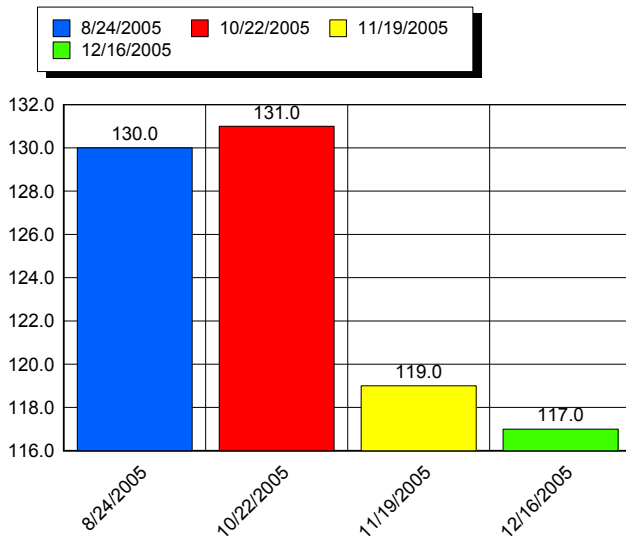

????

<u>Event Date</u>	<u>Weight (Lbs)</u>
10/14/2005	166.0
12/5/2005	168.0
1/12/2006	158.0

????

<u>Event Date</u>	<u>Weight (Lbs)</u>
9/24/2005	178.0
9/24/2005	178.0
10/8/2005	174.0
10/26/2005	175.0
11/19/2005	167.0
12/8/2005	169.0

????

<u>Event Date</u>	<u>Weight (Lbs)</u>
8/31/2005	227.0
10/7/2005	225.0
10/7/2005	225.0
11/2/2005	217.0
12/2/2005	213.0
12/30/2005	208.0

???

<u>Event Date</u>	<u>Weight (Lbs)</u>
10/5/2005	163.0
10/5/2005	163.0
11/18/2005	156.0
12/29/2005	146.0

????

<u>Event Date</u>	<u>Weight (Lbs)</u>
8/24/2005	130.0
10/22/2005	131.0
10/22/2005	131.0
11/19/2005	119.0
11/19/2005	119.0
12/16/2005	117.0

<u>Event Date</u>	<u>Weight (Lbs)</u>
12/9/2005	152.0
12/29/2005	142.0