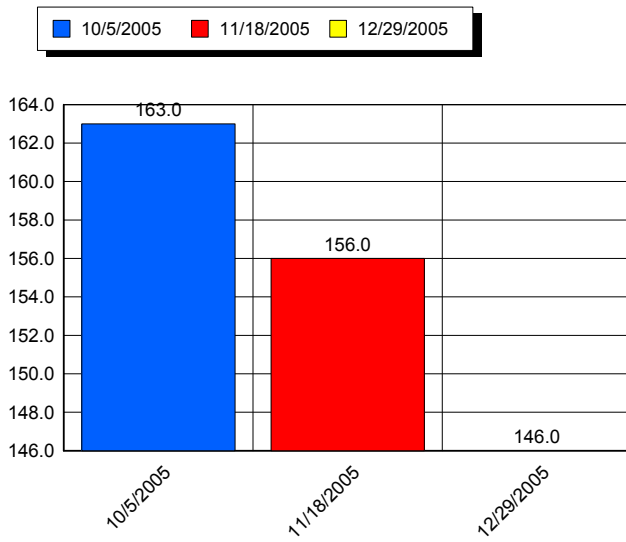

????

<u>Event Date</u>	<u>Weight (Lbs)</u>
10/14/2005	166.0
12/5/2005	168.0
1/12/2006	158.0

????

<u>Event Date</u>	<u>Weight (Lbs)</u>
9/24/2005	178.0
9/24/2005	178.0
10/8/2005	174.0
10/26/2005	175.0
11/19/2005	167.0
12/8/2005	169.0

????

<u>Event Date</u>	<u>Weight (Lbs)</u>
8/31/2005	227.0
10/7/2005	225.0
10/7/2005	225.0
11/2/2005	217.0
12/2/2005	213.0
12/30/2005	208.0

???

<u>Event Date</u>	<u>Weight (Lbs)</u>
10/5/2005	163.0
10/5/2005	163.0
11/18/2005	156.0
12/29/2005	146.0

????

<u>Event Date</u>	<u>Weight (Lbs)</u>
8/24/2005	130.0
10/22/2005	131.0
10/22/2005	131.0
11/19/2005	119.0
11/19/2005	119.0
12/16/2005	117.0

<u>Event Date</u>	<u>Weight (Lbs)</u>
12/9/2005	152.0
12/29/2005	142.0